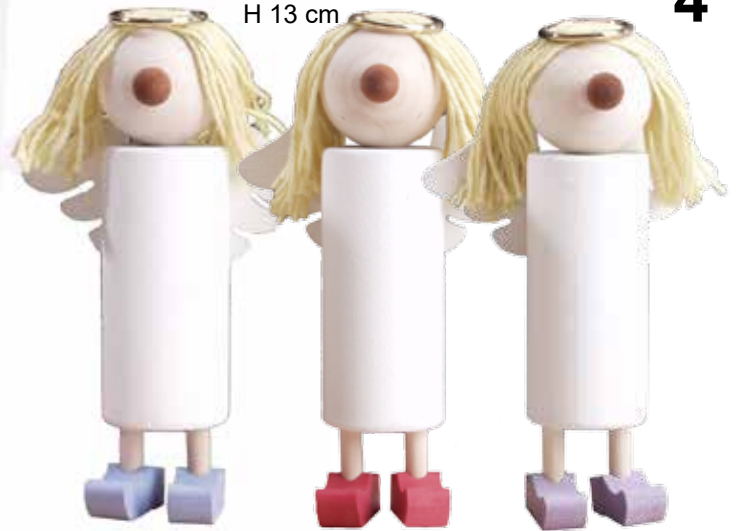

4

H 13 cm

10-303 6 pc (2 of each)

white with wooden shoes

H 11 cm

46-177

4

H 9,3 cm